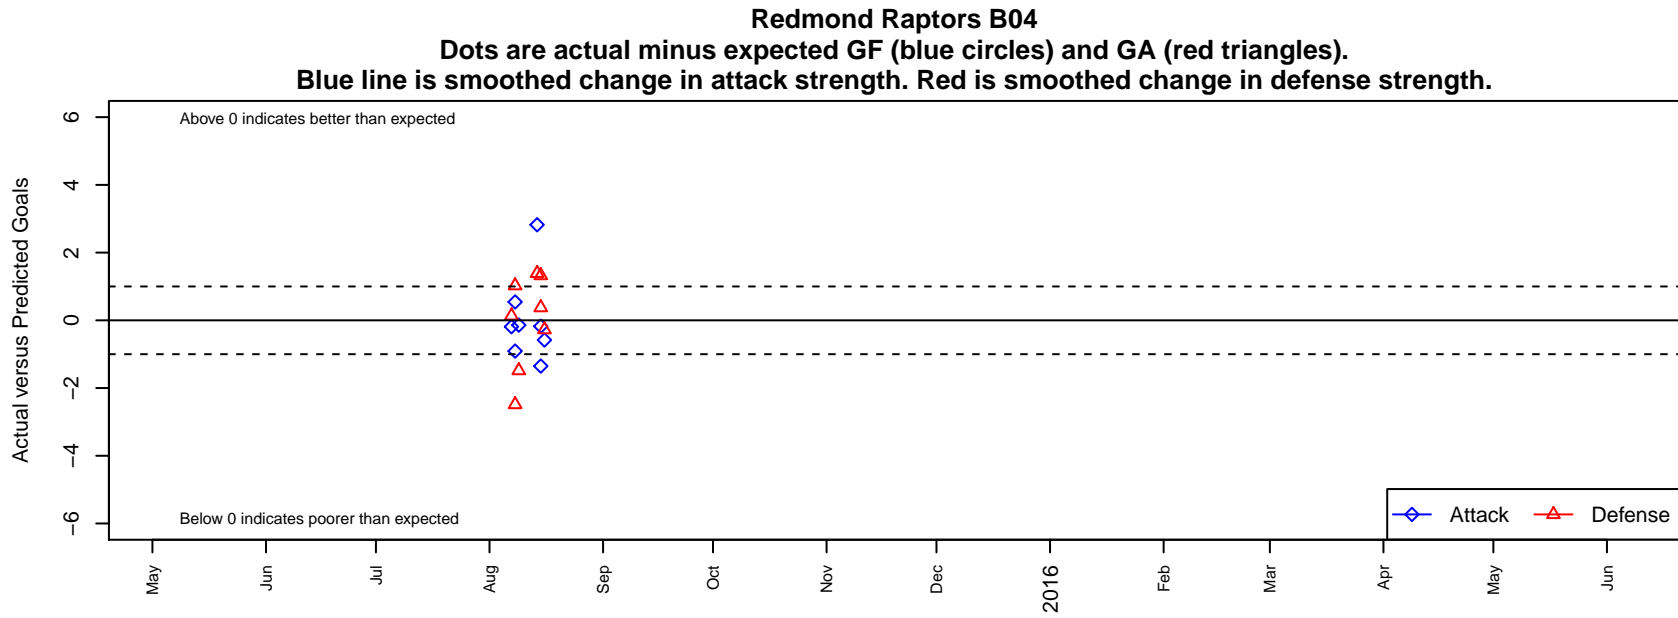

Redmond Raptors B04

Redmond, OR
B04 total strength=483
attack=0.45 defense=0.25

alt names used:
REDMOND RAPTORS (OR)
Redmond Raptors

Venues played:
2015 Bend Premier Cup U11B 9v9 SILVER U11
2015 Mt Hood Challenge U11

**attack and defense variance (black dot)
relative to other teams
and top 10 in region**

**attack and defense rating
relative to others at age
and all opponents in last 13 months**

**attack and defense rating
relative to others at age
and all opponents in last 13 months**

Performance relative to 13 month average

Performance relative to 13 month average

Distribution of opponents
 Red = Lose zone, Blue = Win zone, Green = Even
 Black line separates win/lose zones

lot. A=Neither has attack advantage, B=Opponent has both attack and defense advantage, C=Opponent has both attack and defense disadvantage, D=Both have